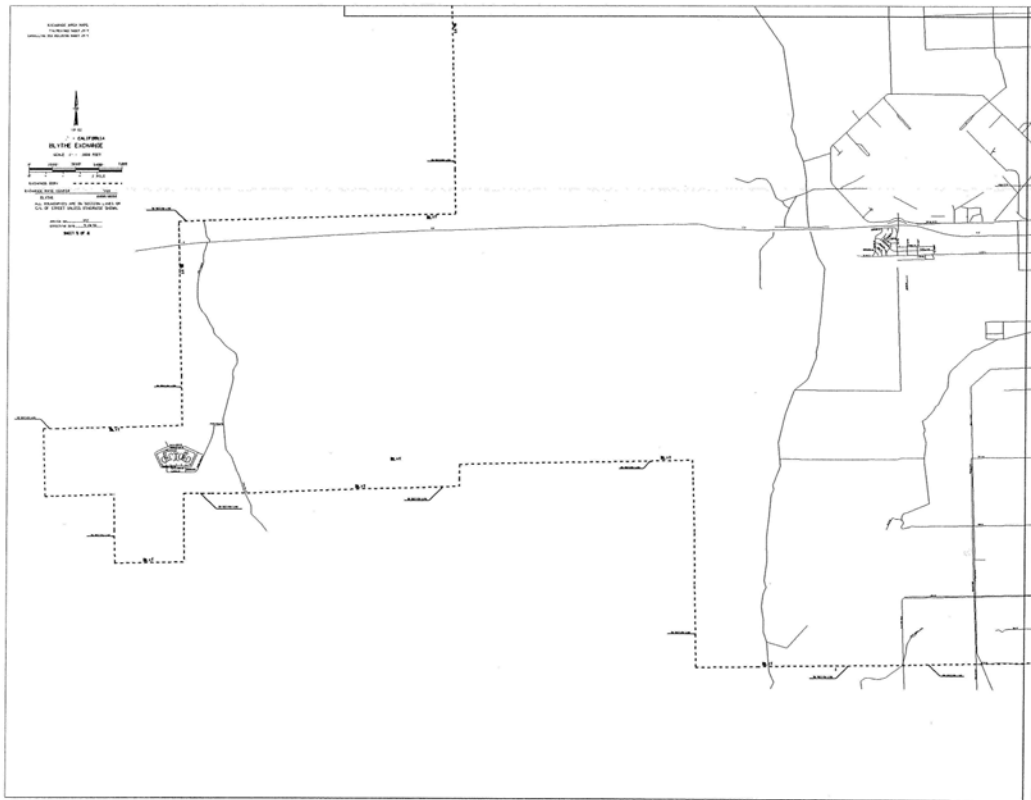

EXCHANGE AREA MAPS

BLYTHE EXCHANGE
(Continued)